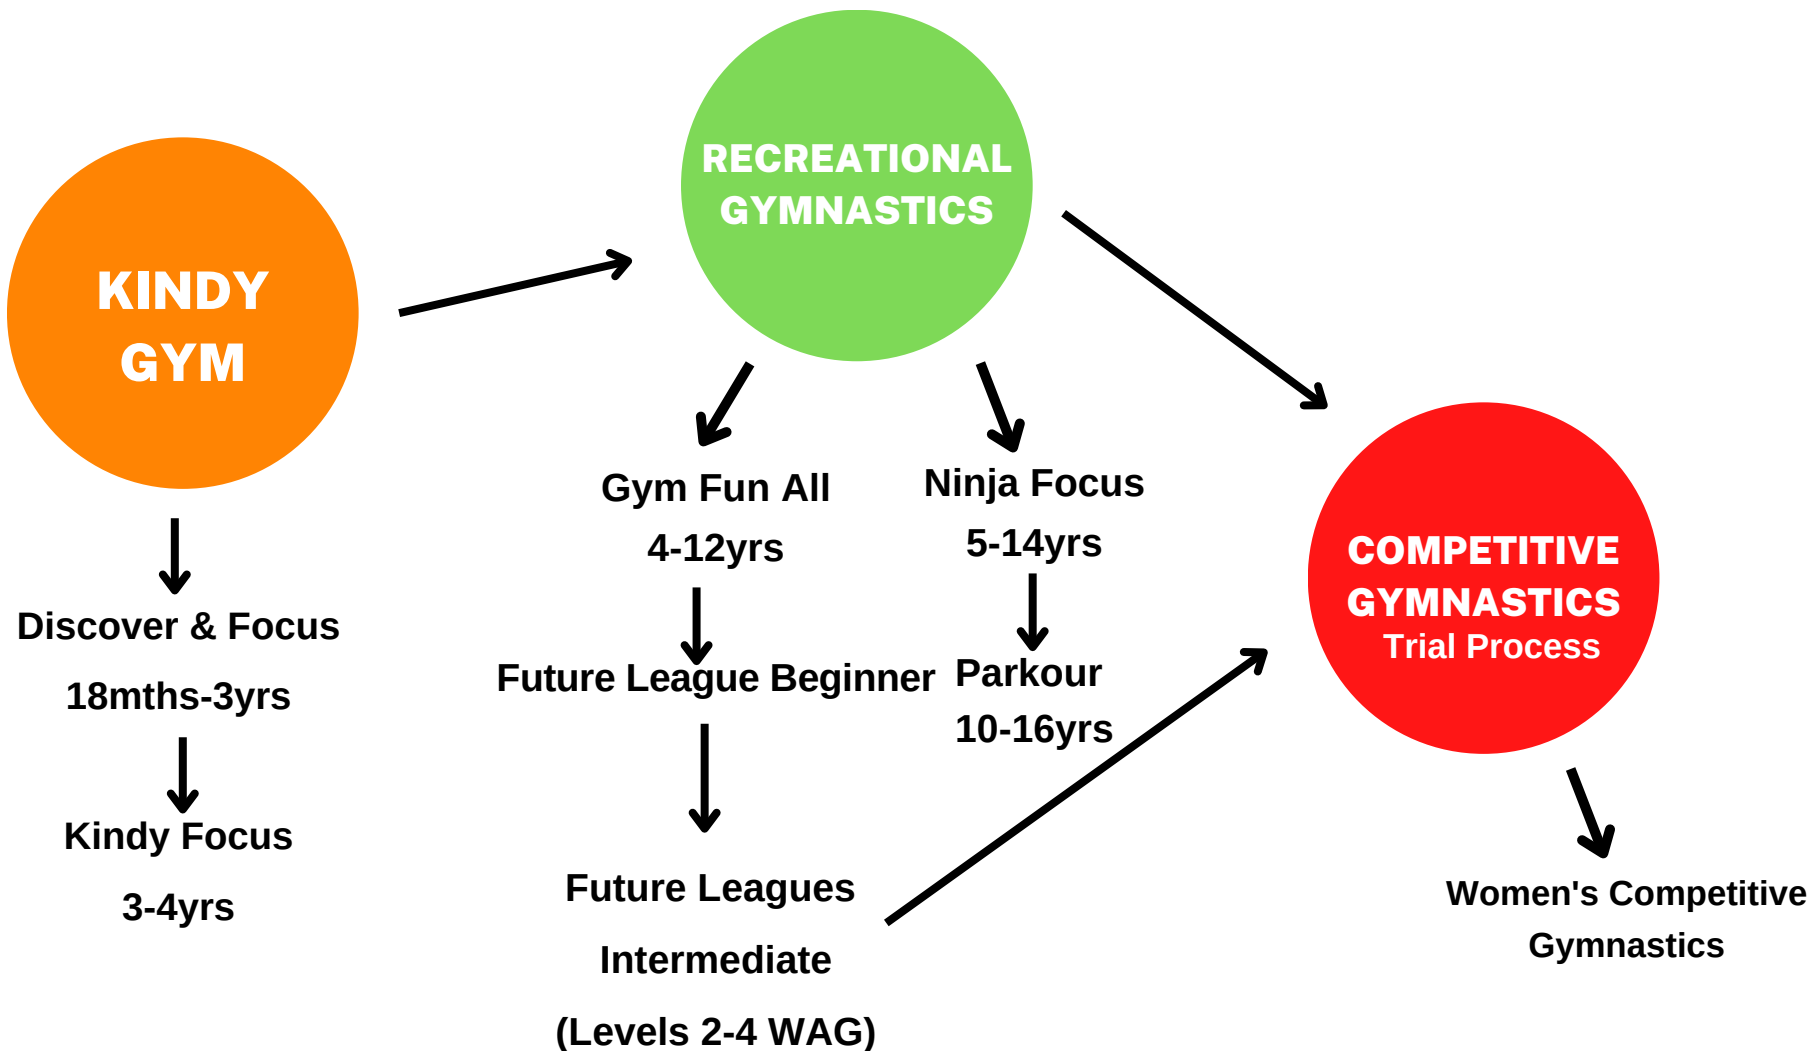

Where to START

TODAY IS THE START OF WHATEVER YOU WANT TO WORK FOR....